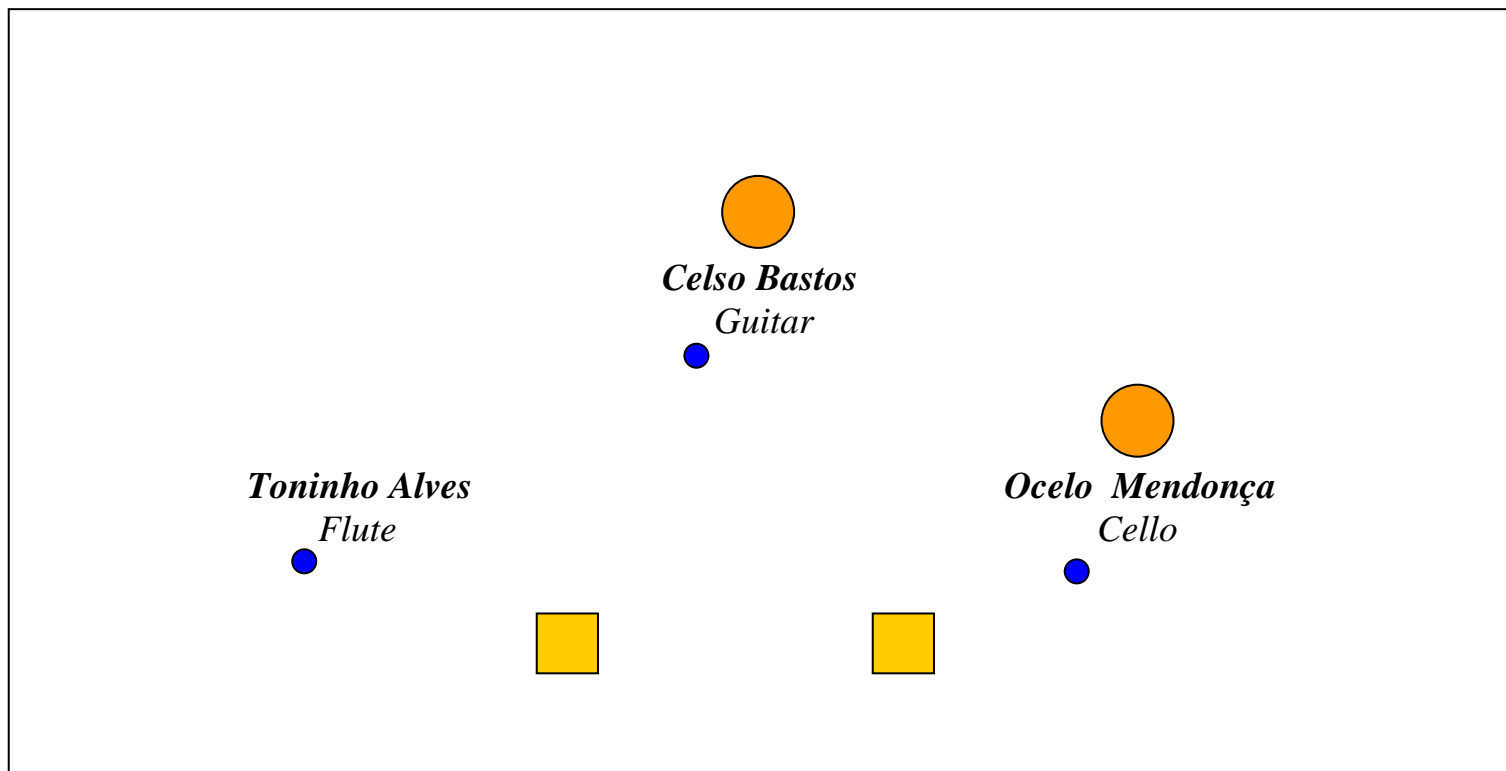

ALMA BRASILEIRA TRIO - STAGE MAP

● Pedestal

○ Chair

■ Monitor

PUBLIC

ALMA BRASILEIRA TRIO - INPUT E INSERT LIST

INSTRUMENT	MIC
Flute 1, Piccolo and Alto-Flute (Toninho Alves)	Balanced XLR
Flute 2 (Ocelo Mendonça)	Shure Headset or similar
Cello Line (Ocelo Mendonça)	Active D.I.
Cello Mic (Ocelo Mendonça)	Shure Sm-81
Guitar (Celso Bastos)	2 Balanceds XLR
Steel Guitar (Ocelo Mendonça)	Active D.I.
Voice (Toninho Alves)	Sm-58
Voice (Celso Bastos)	Sm-58